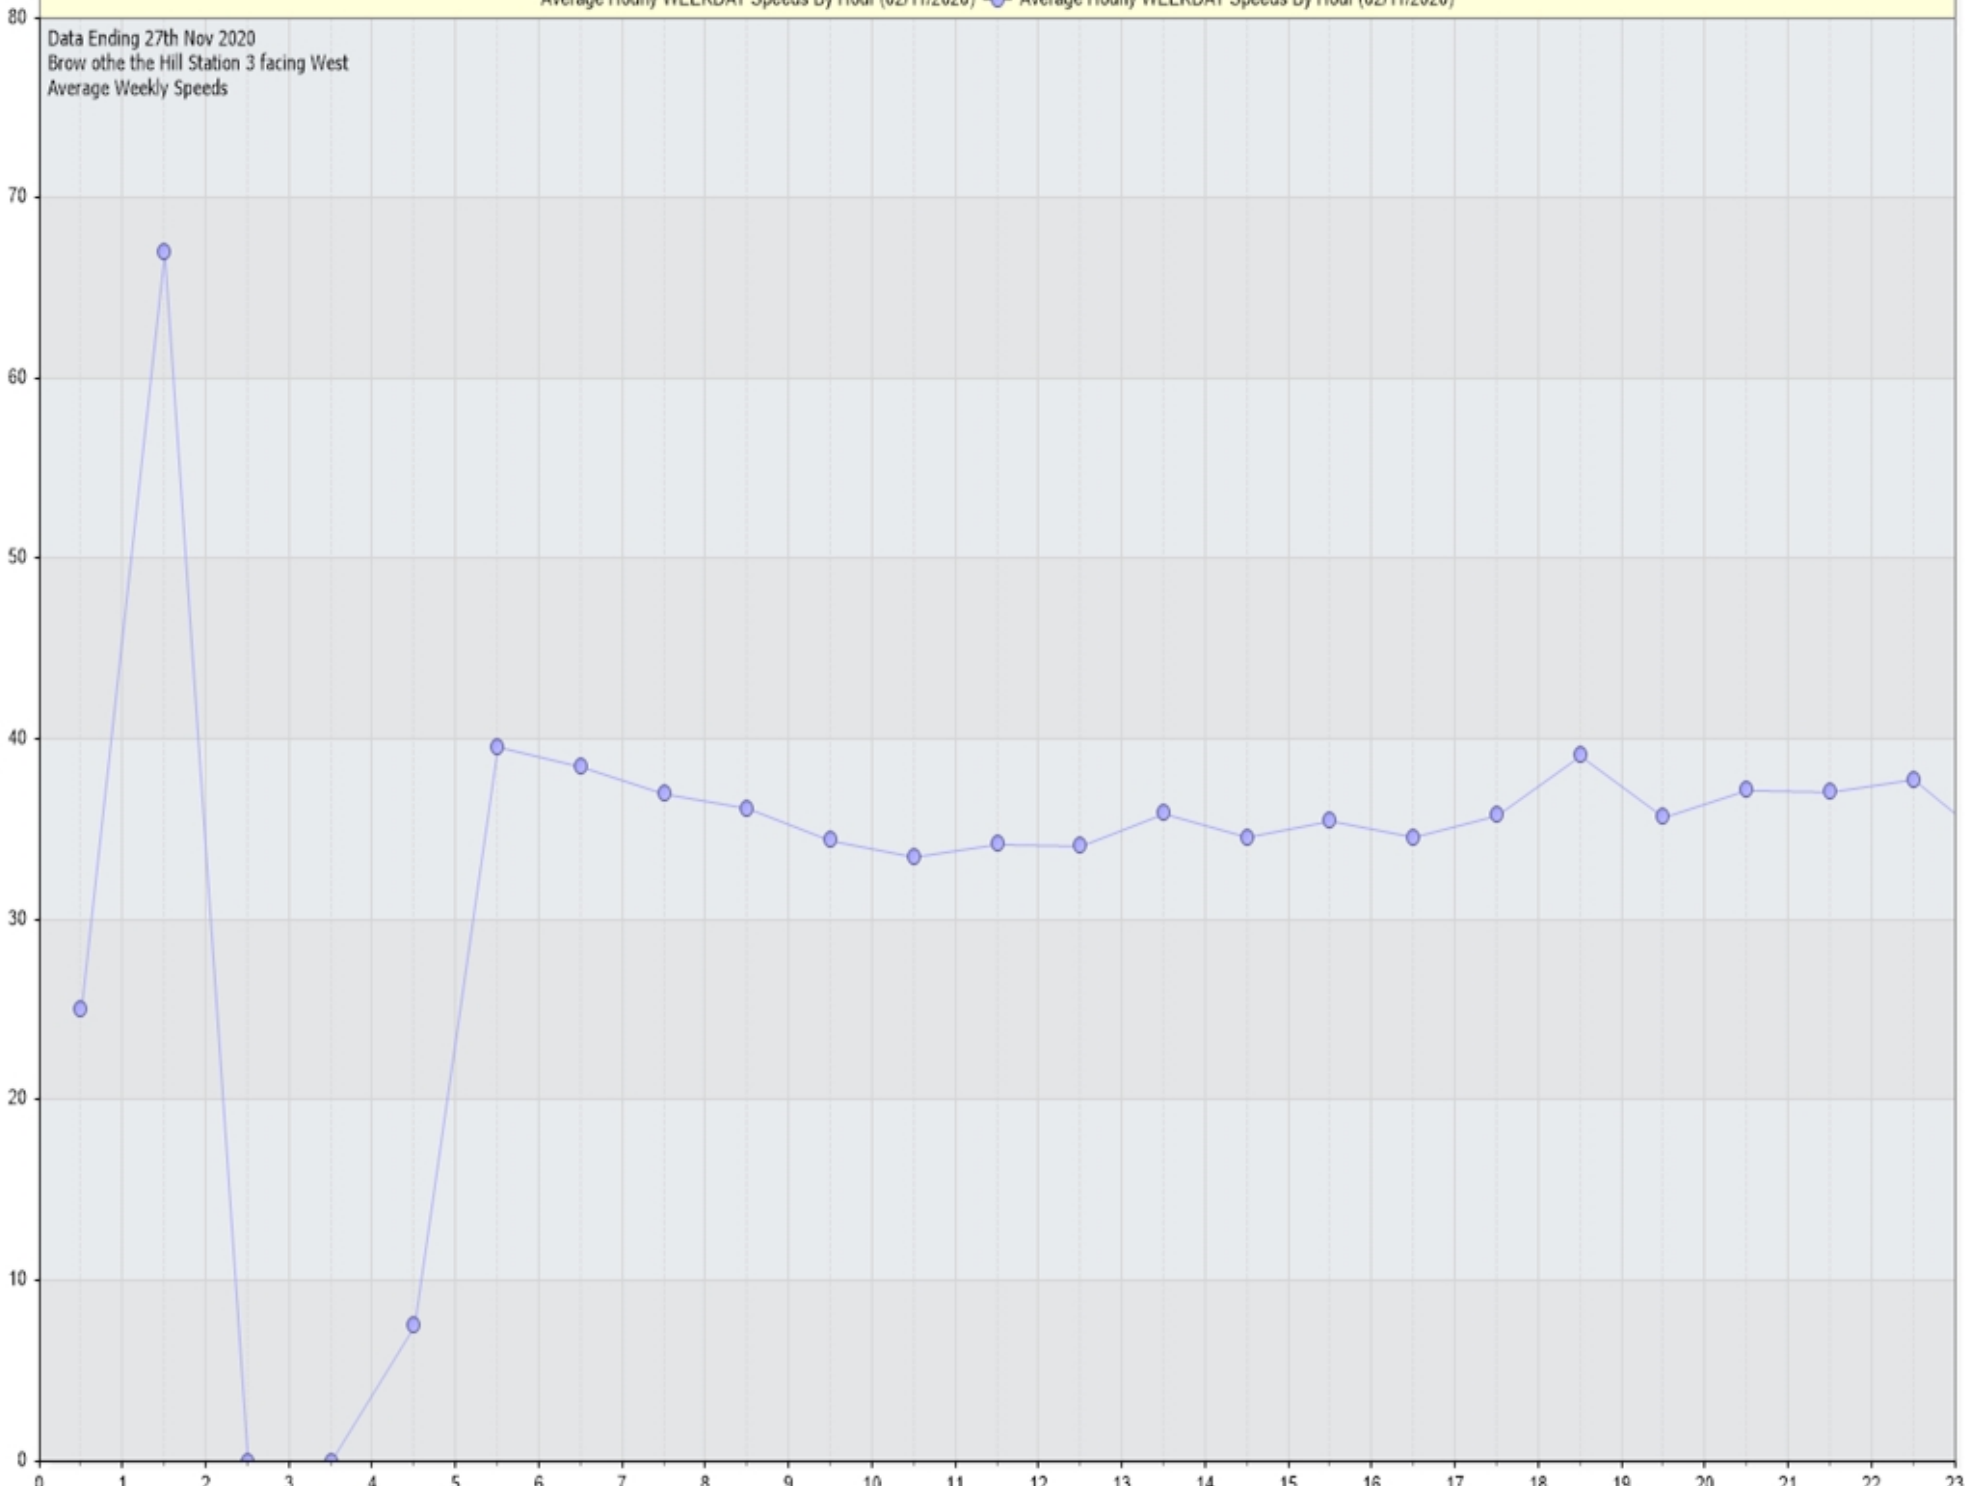

Incoming:Average Hourly WEEKDAY Speeds for Week of 02/11/2020

Average Hourly WEEKDAY Speeds By Hour (02/11/2020) — Average Hourly WEEKDAY Speeds By Hour (02/11/2020)

Data Ending 27th Nov 2020
Brow othe the Hill Station 3 facing West
Average Weekly Speeds

MPH

Hour