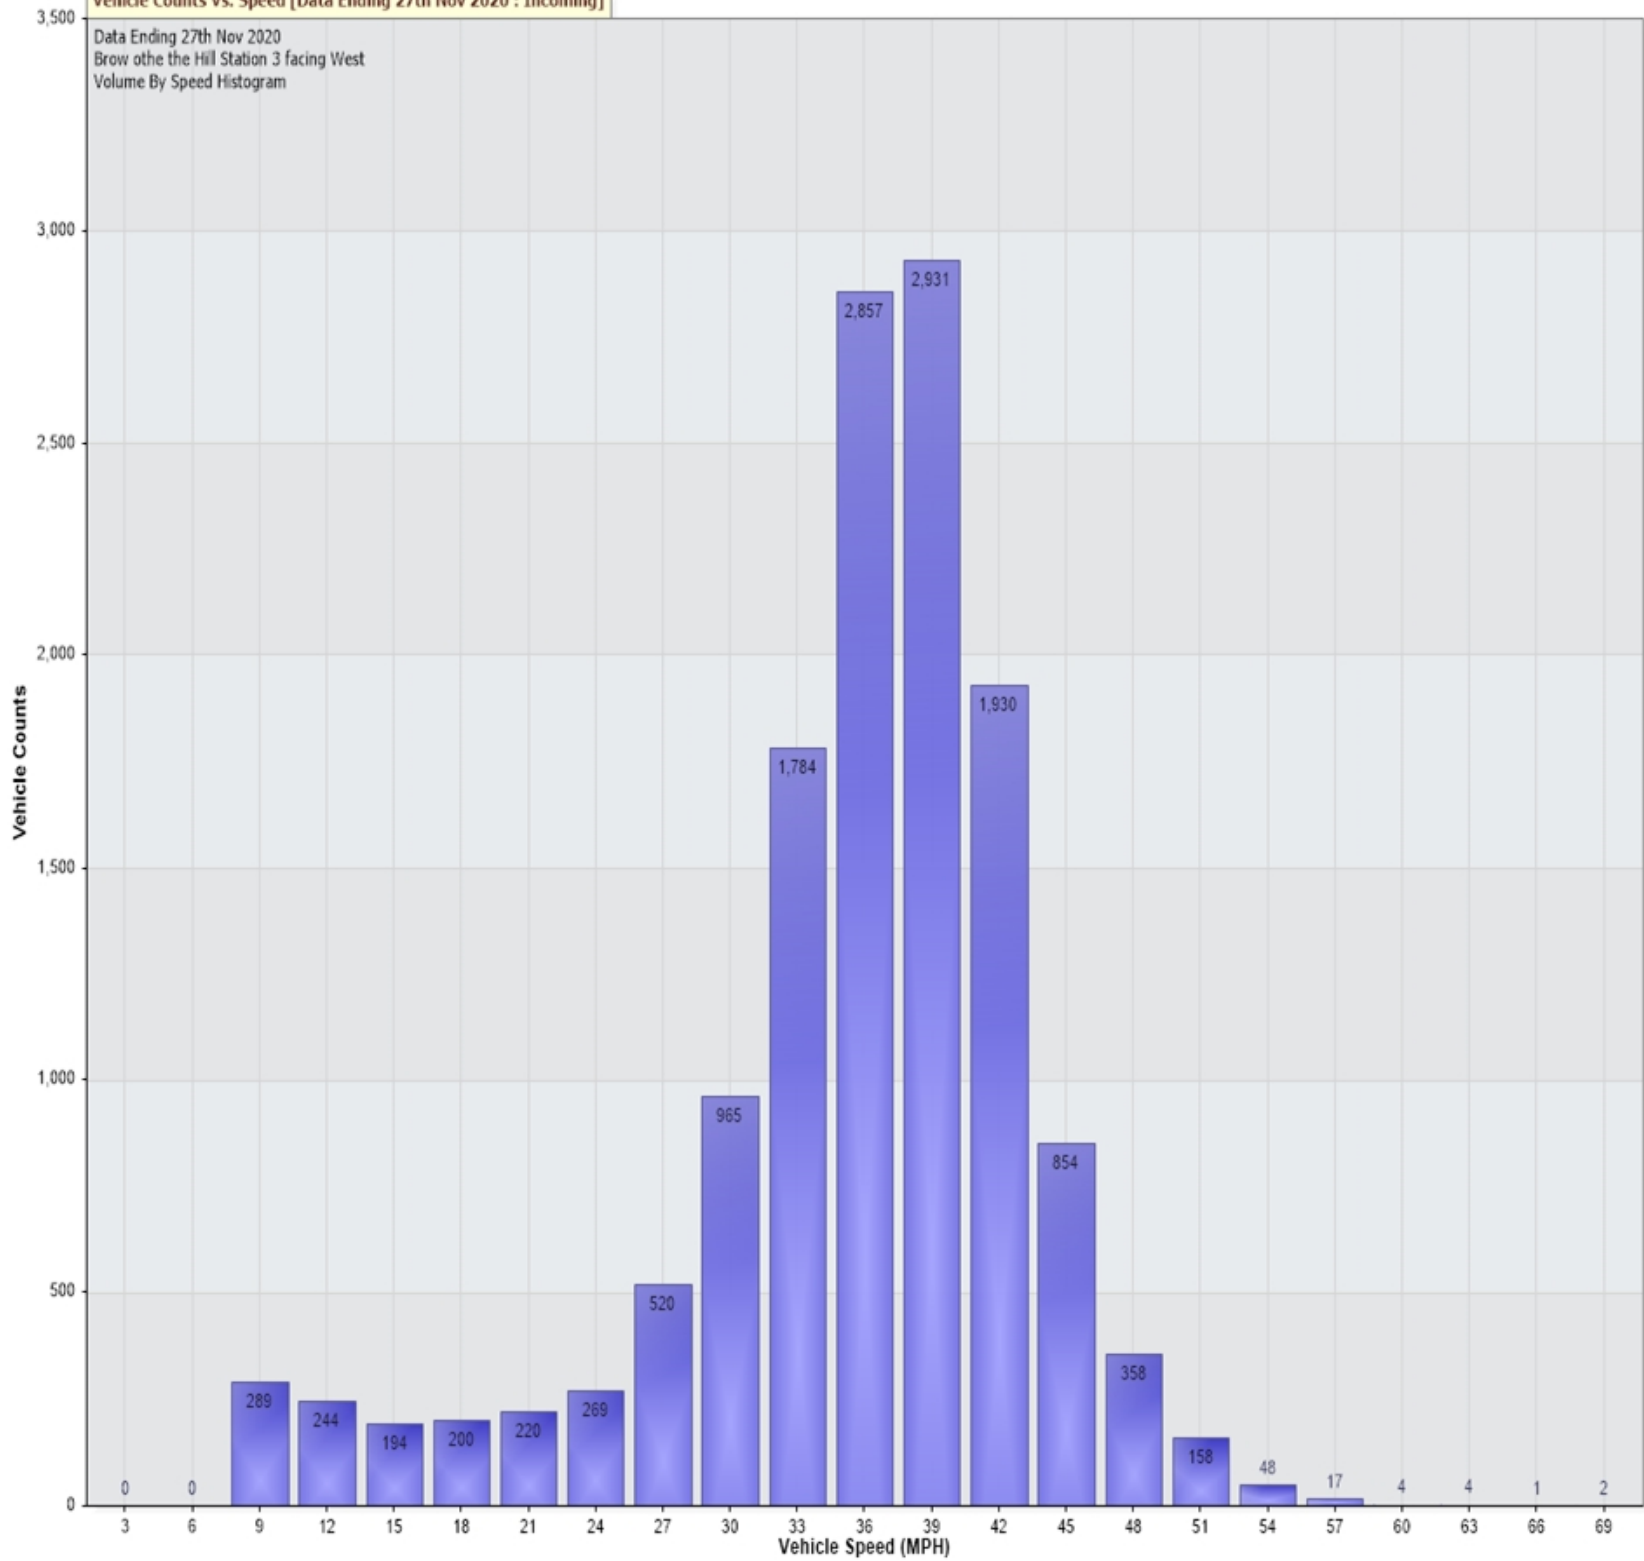

Data Ending 27th Nov 2020
Brow othe the Hill Station 3 facing West
Volume By Speed Histogram

13,849 Counts