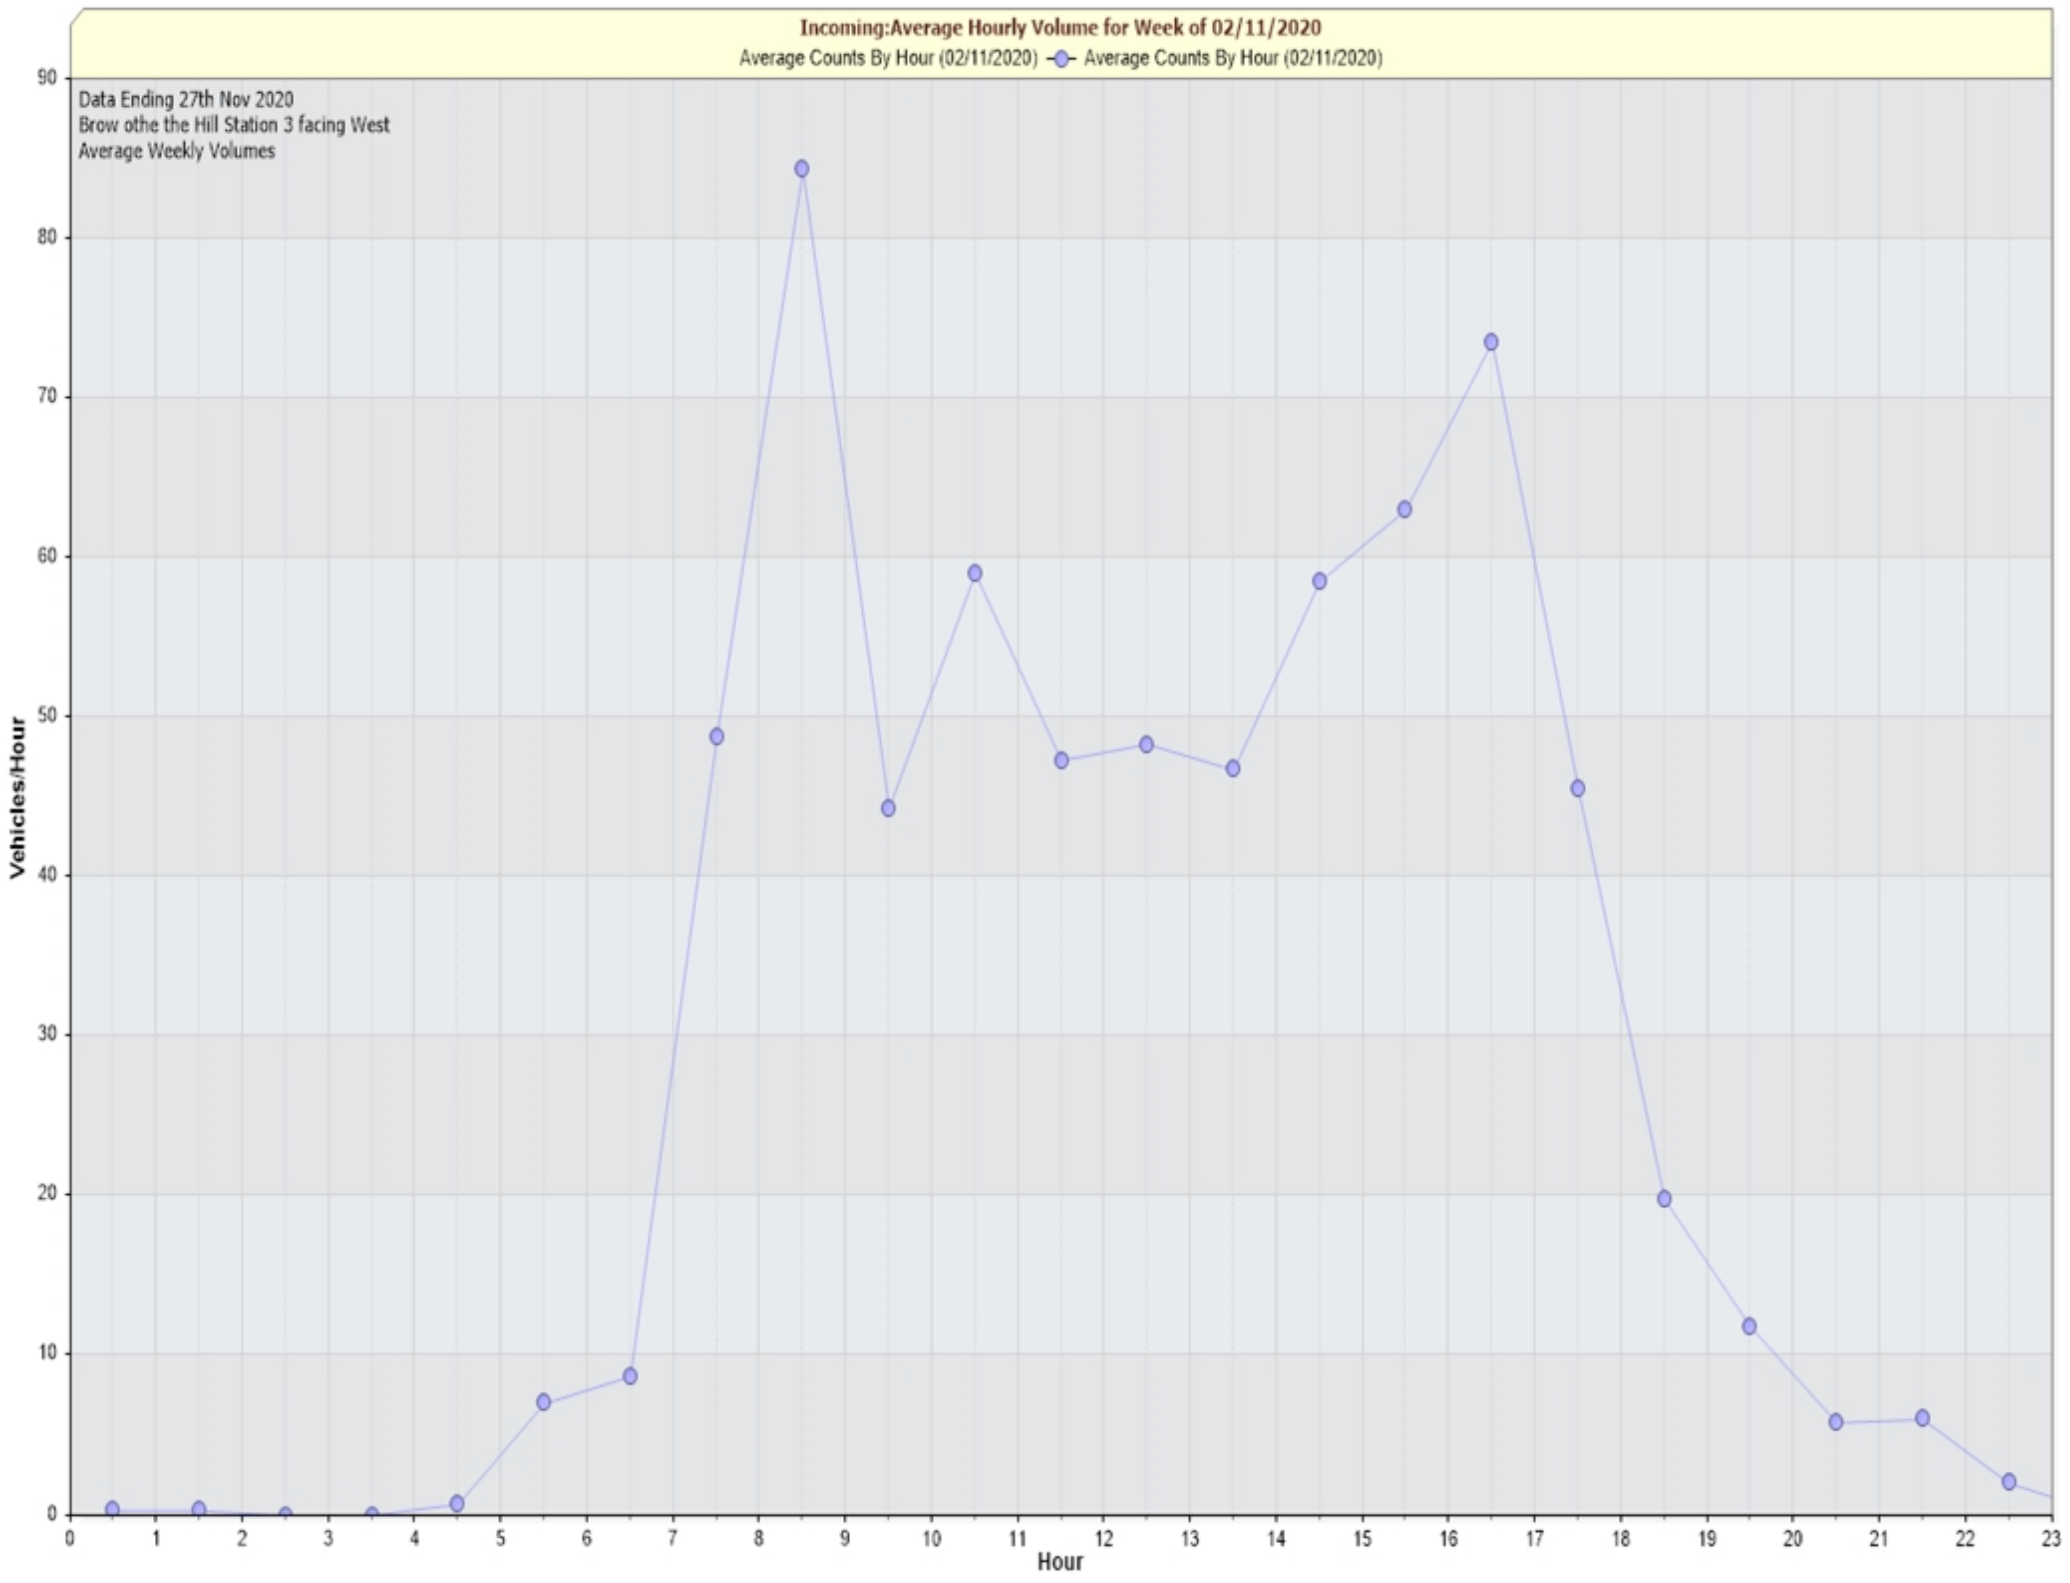

For Project: Data Ending 27th Nov 2020
 Project Notes: Brow othe the Hill Station 3 facing West
 Location/Name: Incoming
 Report Generated: 29/11/2020 14:50
 Speed Intervals 3 MPH
 Time Intervals Instant
 Traffic Report From 03/11/2020 14:00:00 through 27/11/2020 14:59:59
 85th Percentile Speed 41 MPH
 85th Percentile Vehicles 11772
 Max Speed 69 MPH on 06/11/2020 01:30:00
 Total Vehicles 13849
 AADT: 576

Volumes - weekly counts

Time	5 Day	7 Day
Average Daily	593	544
AM Peak 08:00	87	68
PM Peak 04:00	66	56

Speed

Speed Limit: 35
 85th Percentile Speed: 41
 Average Speed: 33.96

	Monday	Tuesday	Wednesday	Thursday	Friday	Saturday	Sunday
Count over limit	619	830	1275	1283	1146	626	528
% over limit	36.7	40.4	48.6	48.3	50.3	46.8	43.7
Avg Speeder	40.1	40.3	40.2	40.1	40.3	40.5	40.5

Incoming:Average Hourly Volume for Week of 02/11/2020
Average Counts By Hour (02/11/2020) — Average Counts By Hour (02/11/2020)

Data Ending 27th Nov 2020
Brow othe the Hill Station 3 facing West
Average Weekly Volumes

MPH

Hour

Incoming:Daily Volume for Week of 02/11/2020

Daily Vehicle Counts

Data Ending 27th Nov 2020
Brow othe the Hill Station 3 facing West
Daily Volumes

Zoom help

Average Vehicle Speed (MPH) vs. Time [Data Ending 27th Nov 2020 :Incoming]