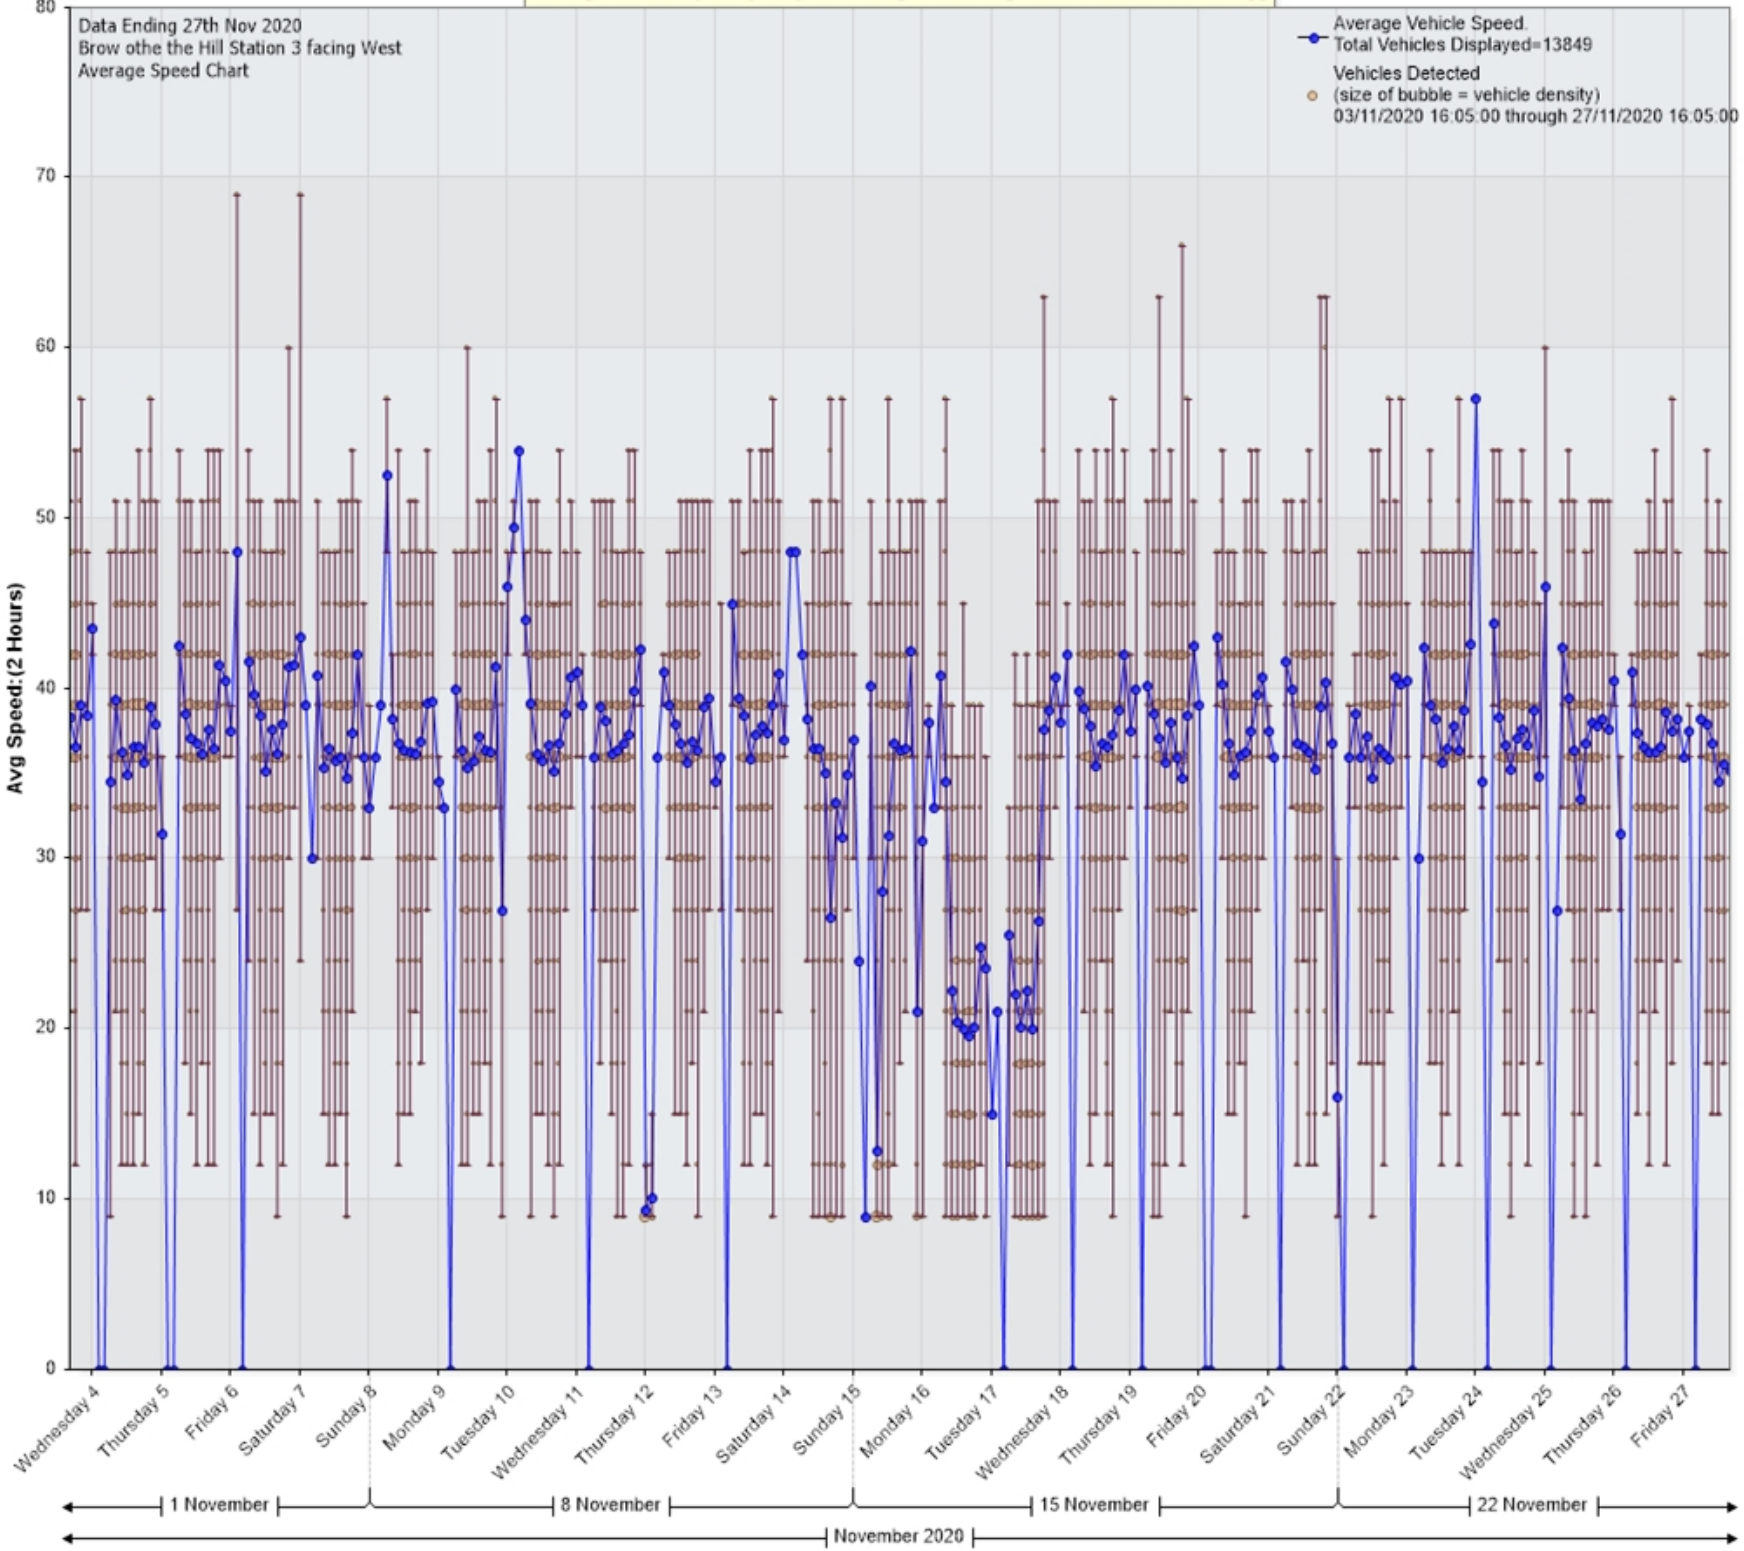

For Project: Data Ending 27th Nov 2020
 Project Notes: Brow othe the Hill Station 3 facing West
 Location/Name: Incoming
 Report Generated: 29/11/2020 14:50
 Speed Intervals 3 MPH
 Time Intervals Instant
 Traffic Report From 03/11/2020 14:00:00 through 27/11/2020 14:59:59
 85th Percentile Speed 41 MPH
 85th Percentile Vehicles 11772
 Max Speed 69 MPH on 06/11/2020 01:30:00
 Total Vehicles 13849
 AADT: 576

Volumes - weekly counts

Time	5 Day	7 Day
Average Daily	593	544
AM Peak 08:00	87	68
PM Peak 04:00	66	56

Speed

Speed Limit: 35
 85th Percentile Speed: 41
 Average Speed: 33.96

	Monday	Tuesday	Wednesday	Thursday	Friday	Saturday	Sunday
Count over limit	619	830	1275	1283	1146	626	528
% over limit	36.7	40.4	48.6	48.3	50.3	46.8	43.7
Avg Speeder	40.1	40.3	40.2	40.1	40.3	40.5	40.5

MPH

Hour

Incoming:Daily Volume for Week of 02/11/2020

Daily Vehicle Counts

Data Ending 27th Nov 2020
Brow othe the Hill Station 3 facing West
Daily Volumes

Zoom help

Average Vehicle Speed (MPH) vs. Time [Data Ending 27th Nov 2020 :Incoming]

Zoom help

Vehicle Counts vs. Time [Data Ending 27th Nov 2020 : Incoming]

Vehicle Counts Vs. Speed [Data Ending 27th Nov 2020 : Incoming]

Data Ending 27th Nov 2020
Brow othe the Hill Station 3 facing West
Volume By Speed Histogram