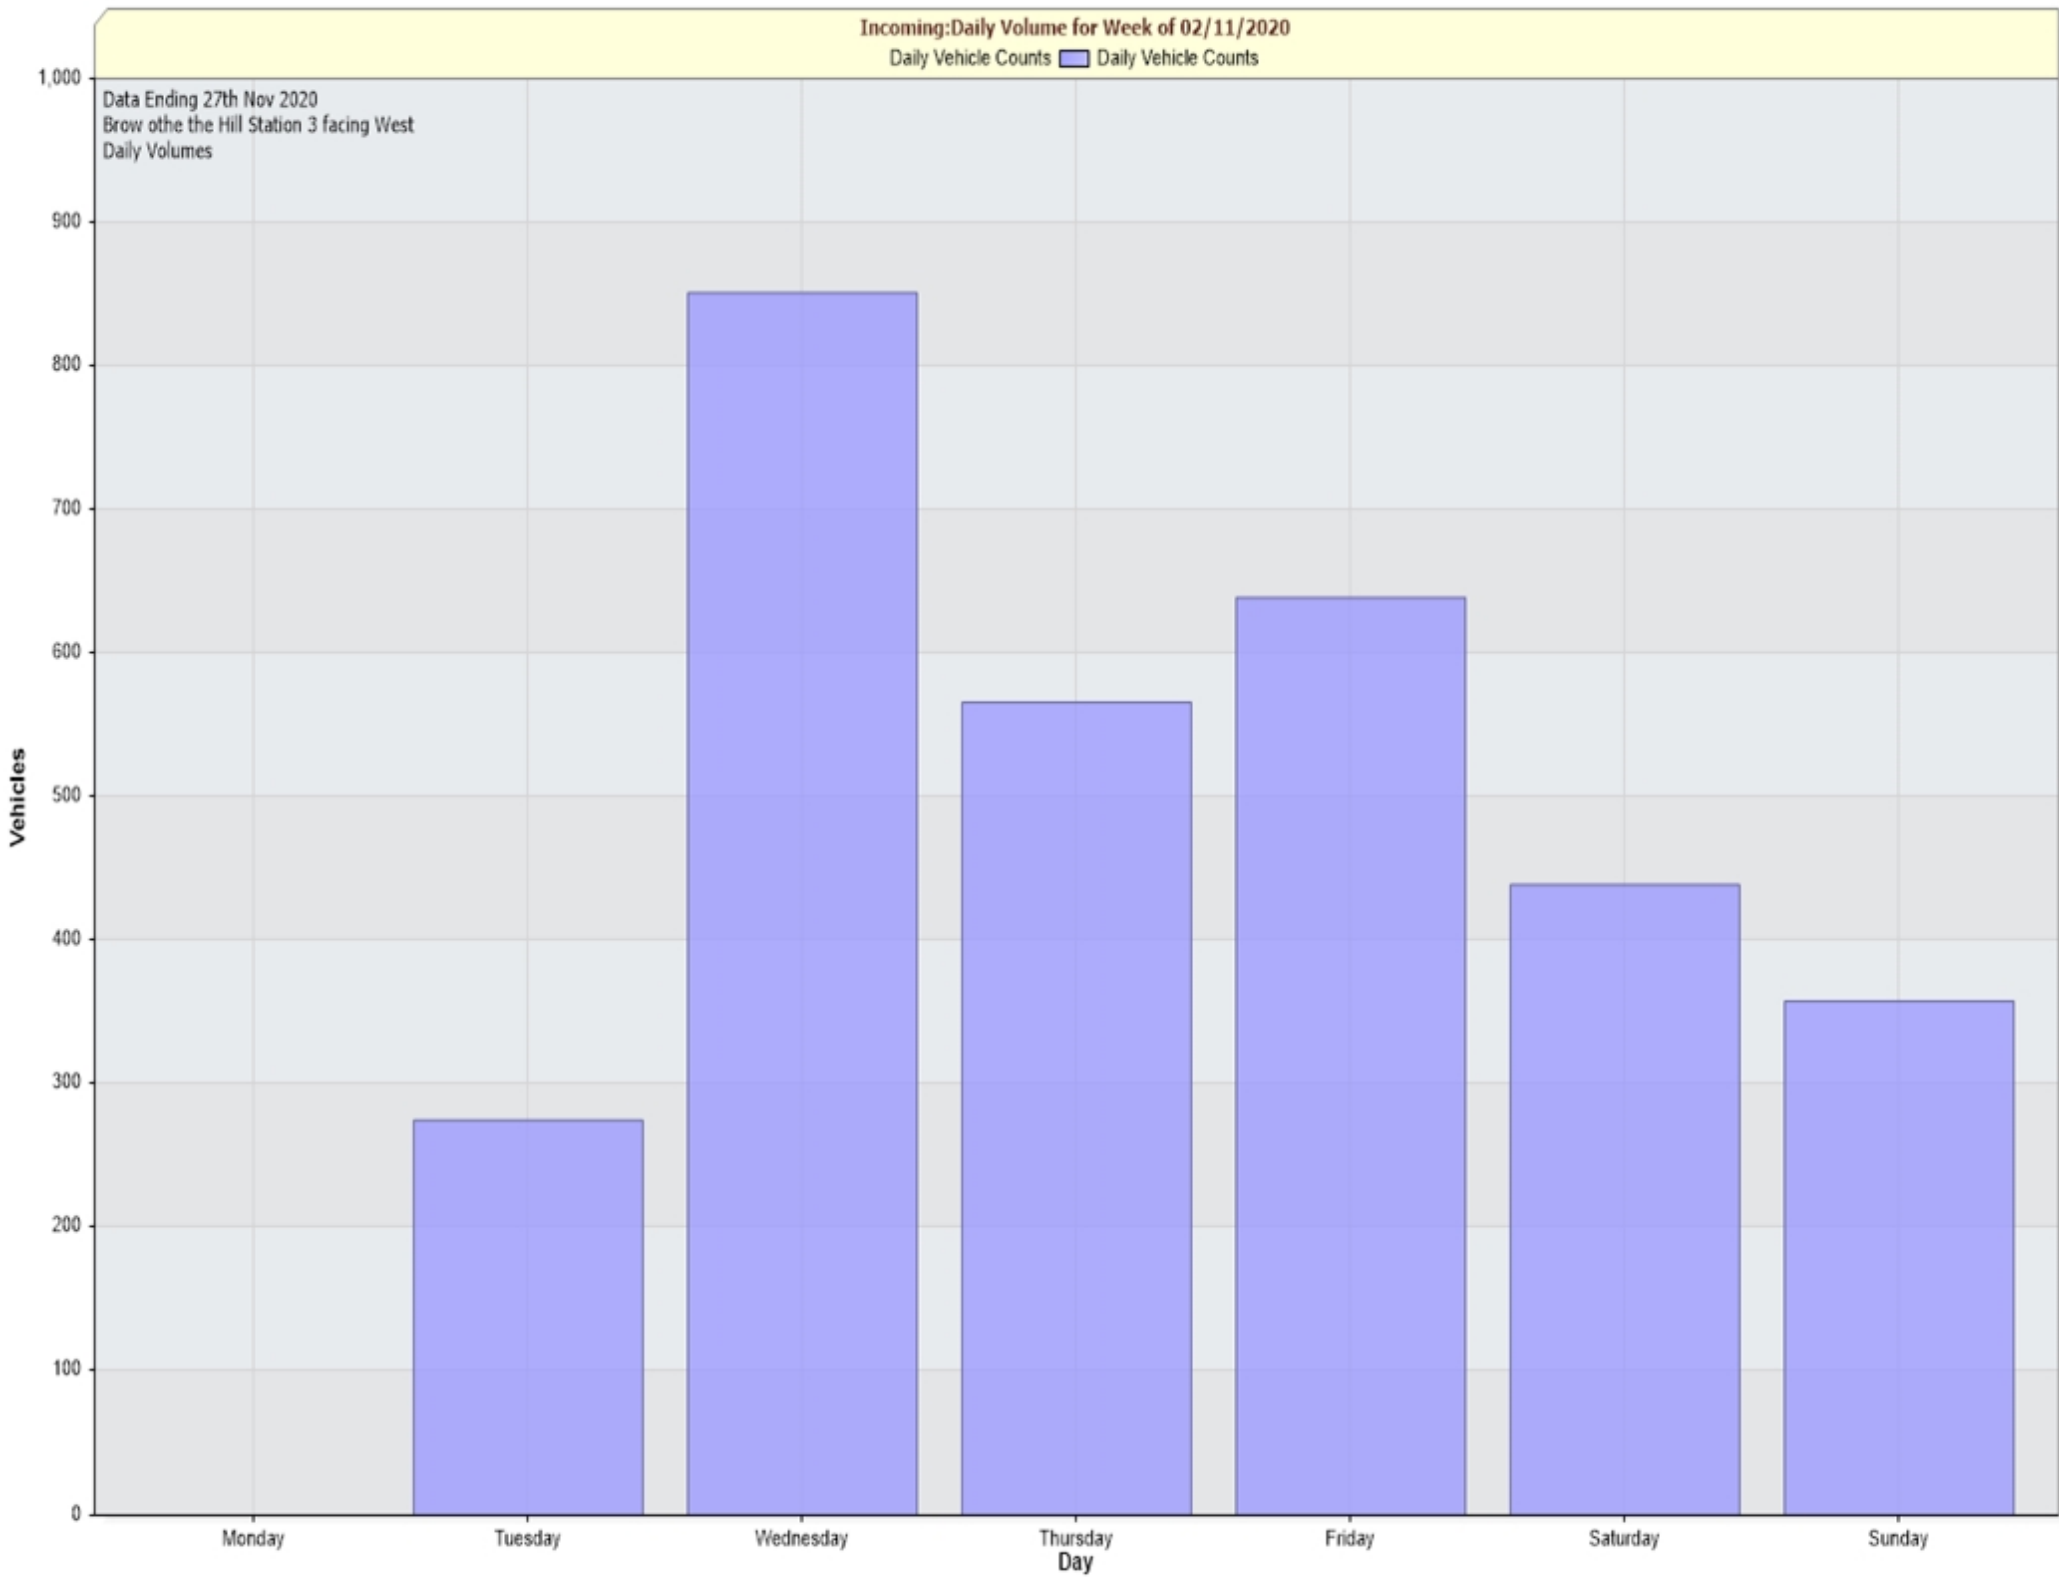

Volumes - weekly counts

Time	5 Day	7 Day
Average Daily	593	544
AM Peak 08:00	87	68
PM Peak 04:00	66	56

Speed

Speed Limit: 35
 85th Percentile Speed: 41
 Average Speed: 33.96

	Monday	Tuesday	Wednesday	Thursday	Friday	Saturday	Sunday
Count over limit	619	830	1275	1283	1146	626	528
% over limit	36.7	40.4	48.6	48.3	50.3	46.8	43.7
Avg Speeder	40.1	40.3	40.2	40.1	40.3	40.5	40.5

MPH

Hour

Incoming:Daily Volume for Week of 02/11/2020

Daily Vehicle Counts

Data Ending 27th Nov 2020
Brow othe the Hill Station 3 facing West
Daily Volumes

Zoom help

Average Vehicle Speed (MPH) vs. Time [Data Ending 27th Nov 2020 :Incoming]