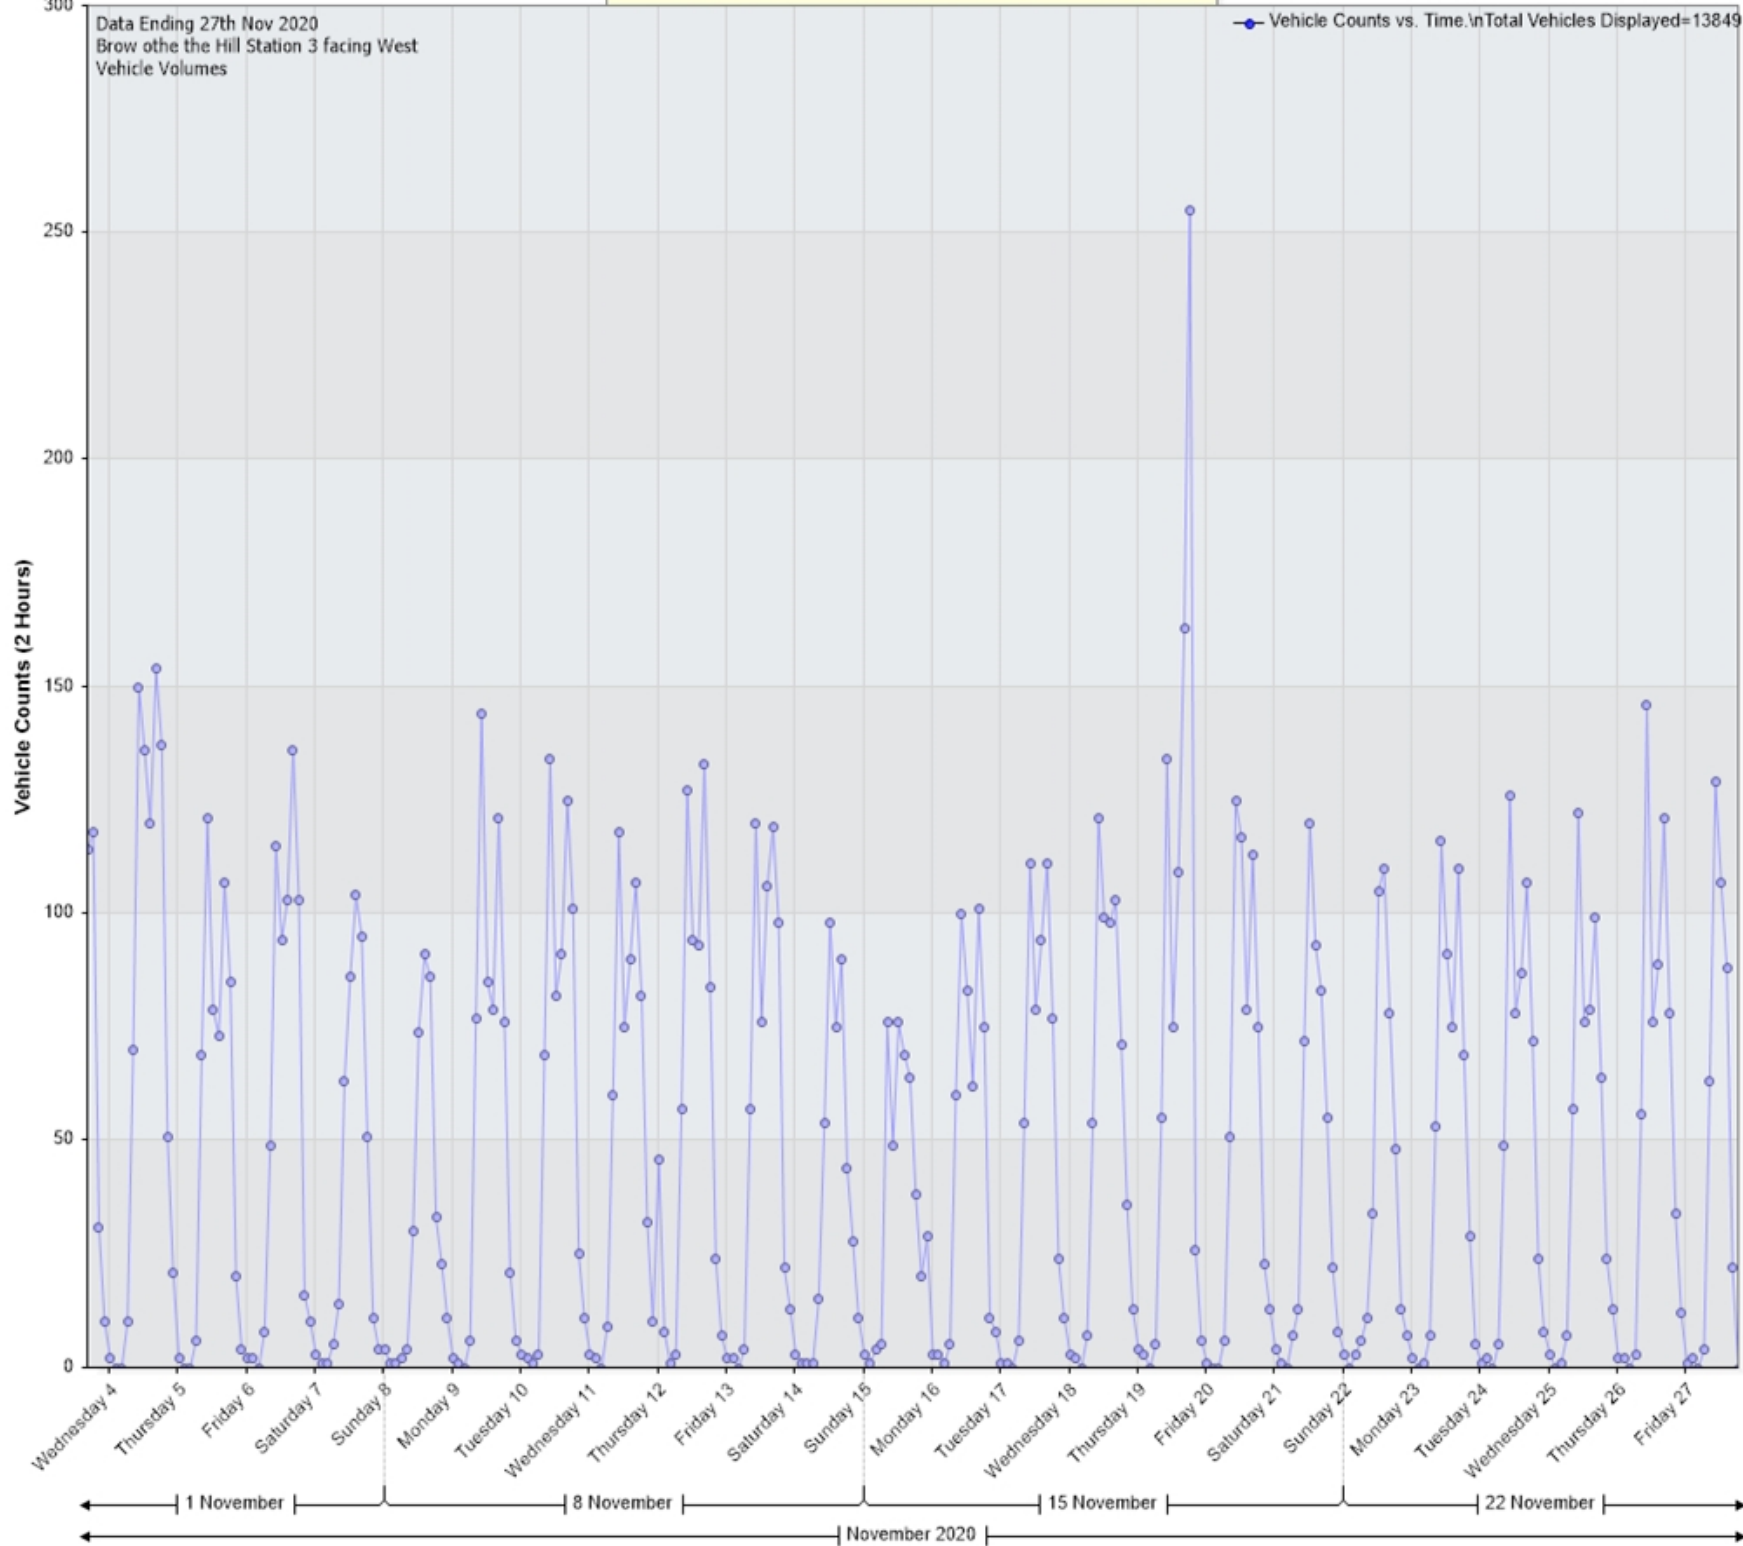

For Project: Data Ending 27th Nov 2020
 Project Notes: Brow othe the Hill Station 3 facing West
 Location/Name: Incoming
 Report Generated: 29/11/2020 14:50
 Speed Intervals 3 MPH
 Time Intervals Instant
 Traffic Report From 03/11/2020 14:00:00 through 27/11/2020 14:59:59
 85th Percentile Speed 41 MPH
 85th Percentile Vehicles 11772
 Max Speed 69 MPH on 06/11/2020 01:30:00
 Total Vehicles 13849
 AADT: 576

Volumes - weekly counts

Time	5 Day	7 Day
Average Daily	593	544
AM Peak 08:00	87	68
PM Peak 04:00	66	56

Speed

Speed Limit: 35
 85th Percentile Speed: 41
 Average Speed: 33.96

	Monday	Tuesday	Wednesday	Thursday	Friday	Saturday	Sunday
Count over limit	619	830	1275	1283	1146	626	528
% over limit	36.7	40.4	48.6	48.3	50.3	46.8	43.7
Avg Speeder	40.1	40.3	40.2	40.1	40.3	40.5	40.5

MPH

Hour

Incoming:Daily Volume for Week of 02/11/2020

Daily Vehicle Counts

Data Ending 27th Nov 2020
Brow othe the Hill Station 3 facing West
Daily Volumes

Zoom help

Average Vehicle Speed (MPH) vs. Time [Data Ending 27th Nov 2020 :Incoming]

Zoom help

Vehicle Counts vs. Time [Data Ending 27th Nov 2020 : Incoming]

Vehicle Counts Vs. Speed [Data Ending 27th Nov 2020 : Incoming]

Data Ending 27th Nov 2020
Brow othe the Hill Station 3 facing West
Volume By Speed Histogram